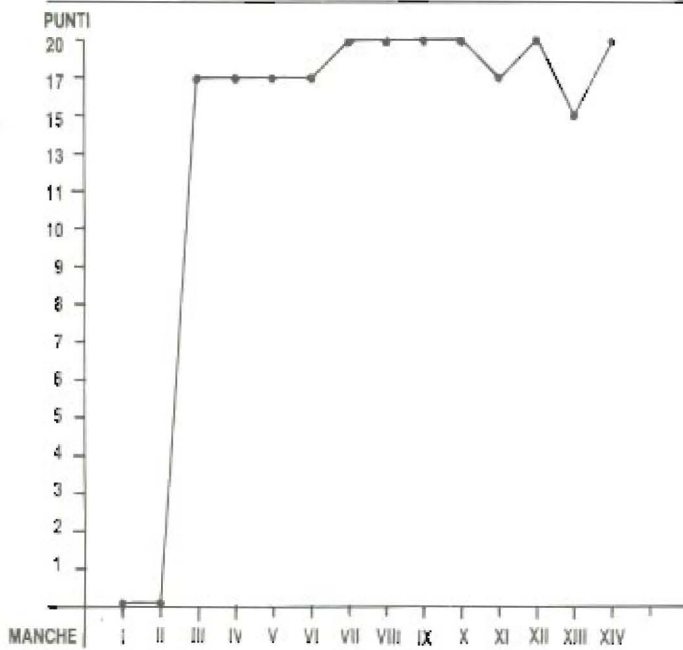

FERRUCCIO PALLA - JUNIOR 125